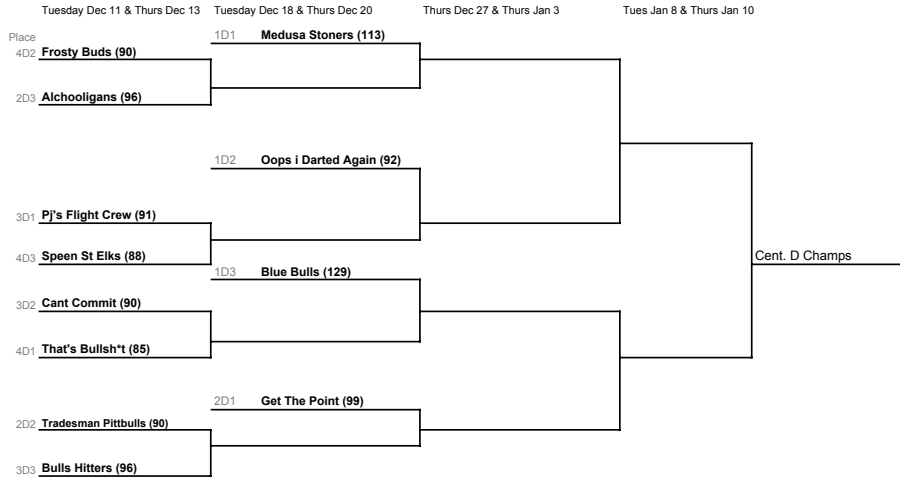

Central Play-offs Fall 2018
Area Director Matt Perkins 781.248.8239

Central A Division

Central B Division

Central C Division

Central D Division

All Playoffs are to the team that reaches 13 Points first

The team with the highest season point total has choice of home or away for the first playoff match.
 Players must have identification on them. You many be required to prove who you are.

To break a tie:

1. Adjusted win/loss record within division; 1pt/win, .5pt/tie
2. Win & Lose record against each other (total points).
3. Add the points of the games won only.
4. Playoff.

Call / Text Matt as soon as match is completed!!
781.248.8239

STATES ALL AREAS
 Semi Finals January 15 & 17
 Central Vs Boston
 Finals January 22 & 24