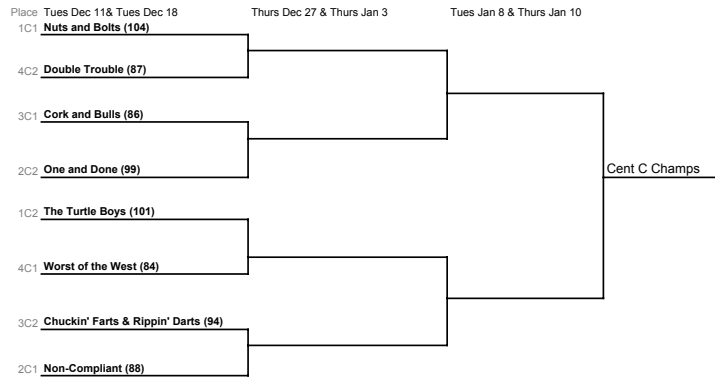

Central Play-offs Fall 2018
Area Director Matt Perkins 781.248.8239

Central A Division

Central B Division

Central C Division

Central D Division

All Playoffs are to the team that reaches 13 Points first

The team with the highest season point total has choice of home or away for the first playoff match.
 Players must have identification on them. You many be required to prove who you are.

To break a tie:

1. Adjusted win/loss record within division; 1pt/win, .5pt/tie
2. Win & Lose record against each other (total points).
3. Add the points of the games won only.
4. Playoff.

Call / Text Matt as soon as match is completed!!
781.248.8239