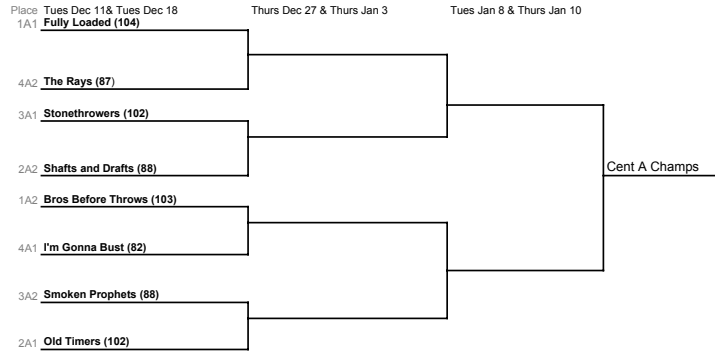

Central Play-offs Fall 2018
Area Director Matt Perkins 781.248.8239

Central A Division

Central B Division

Central C Division

Central D Division

All Playoffs are to the team that reaches 13 Points first

The team with the highest season point total has choice of home or away for the first playoff match.
 Players must have identification on them. You many be required to prove who you are.

To break a tie:

1. Adjusted win/loss record within division; 1pt/win, .5pt/tie
2. Win & Lose record against each other (total points).
3. Add the points of the games won only.
4. Playoff.

Call / Text Matt as soon as match is completed!!
781.248.8239

STATES ALL AREAS
 Semi Finals January 15 & 17
 Central Vs Boston
 Finals January 22 & 24