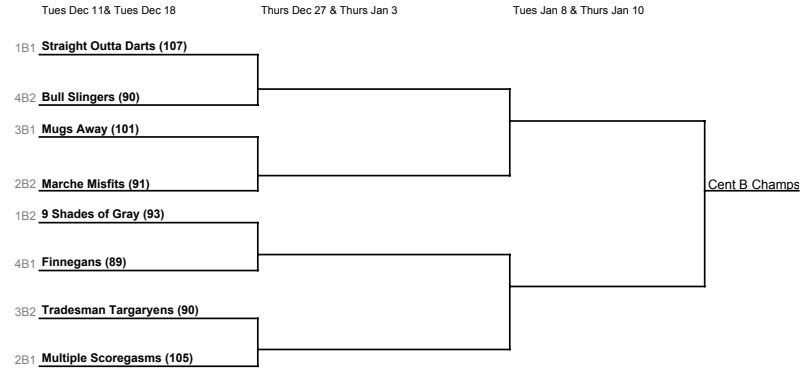

Central Play-offs Fall 2018
Area Director Matt Perkins 781.248.8239

Central A Division

Central B Division

Central C Division

Central D Division

All Playoffs are to the team that reaches 13 Points first

The team with the highest season point total has choice of home or away for the first playoff match.
 Players must have identification on them. You many be required to prove who you are.

To break a tie:

1. Adjusted win/loss record within division; 1pt/win, .5pt/tie
2. Win & Lose record against each other (total points).
3. Add the points of the games won only.
4. Playoff.

Call / Text Matt as soon as match is completed!!
781.248.8239