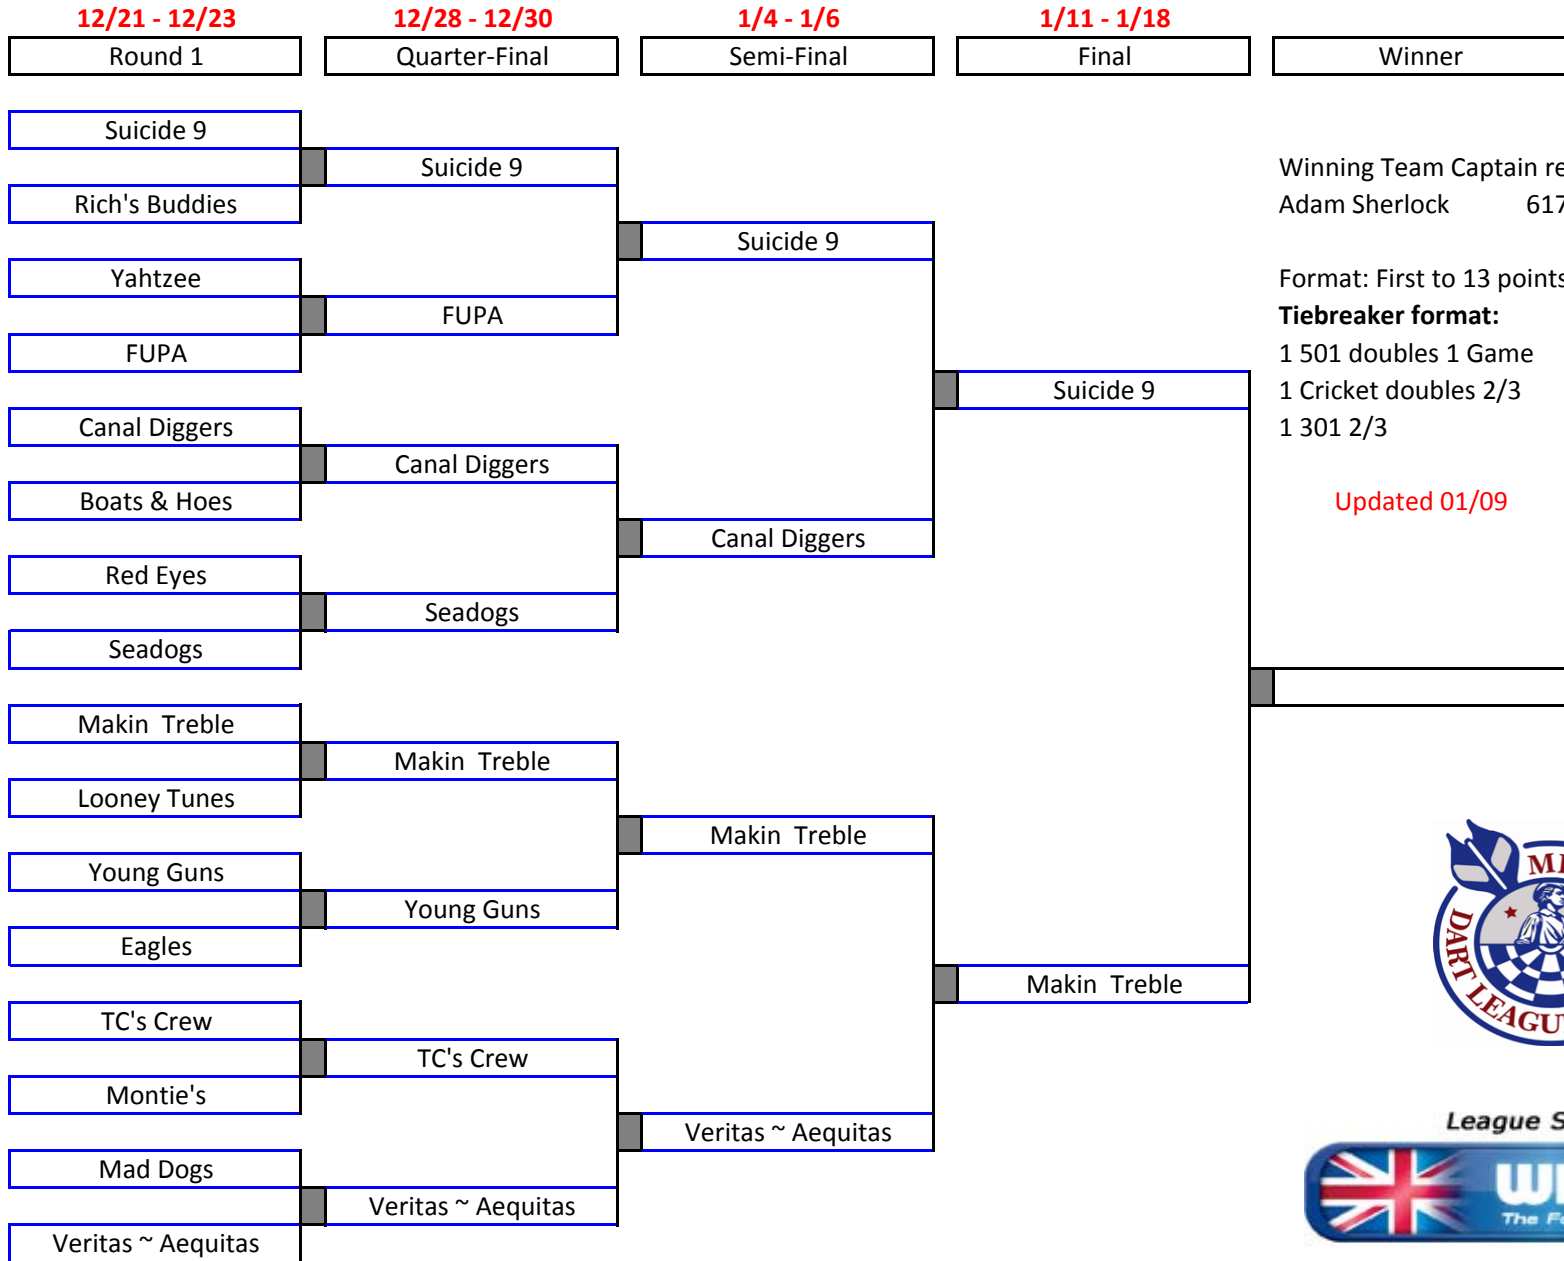

MMDL SUPER A PLAYOFFS Fall 2010

Winning Team Captain reports results to
Adam Sherlock 617-799-4180

Format: First to 13 points advances

Tiebreaker format:

1 501 doubles 1 Game

1 Cricket doubles 2/3

1 301 2/3