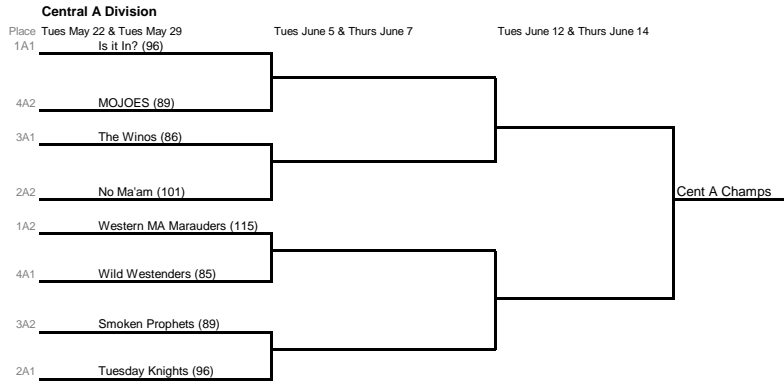

Central Play-offs Spring 2018
Area Director Becky Wainwright 978-882-3119

All Playoffs are to the team that reaches 13 Points first
 The team with the highest season point total has choice of home or away for the first playoff match.
 Players must have identification on them. You many be required to prove who you are.

- To break a tie:**
1. Adjusted win/loss record within division; 1pt/win, .5pt/tie
 2. Win & Lose record against each other (total points).
 3. Add the points of the games won only.
 4. Playoff.

Call / Text Becky as soon as match is completed!!
978-882-3119