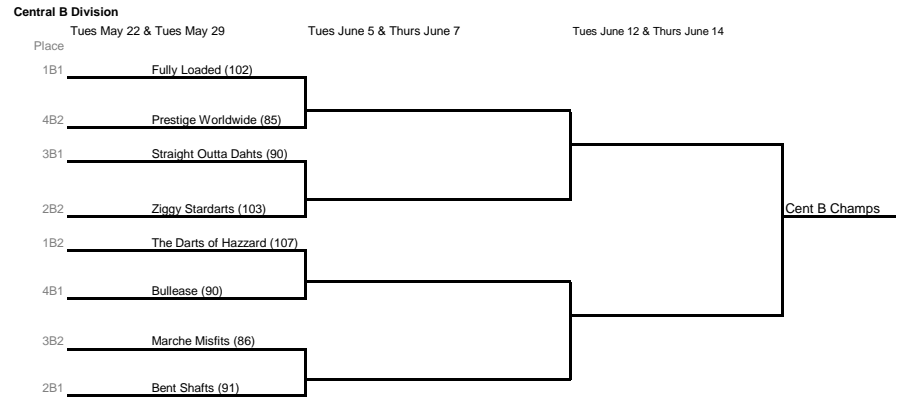

Central Play-offs Spring 2018
Area Director Becky Wainwright 978-882-3119

All Playoffs are to the team that reaches 13 Points first
 The team with the highest season point total has choice of home or away for the first playoff match.
 Players must have identification on them. You many be required to prove who you are.

- To break a tie:**
1. Adjusted win/loss record within division; 1pt/win, .5pt/tie
 2. Win & Lose record against each other (total points).
 3. Add the points of the games won only.
 4. Playoff.

Call / Text Becky as soon as match is completed!!
978-882-3119