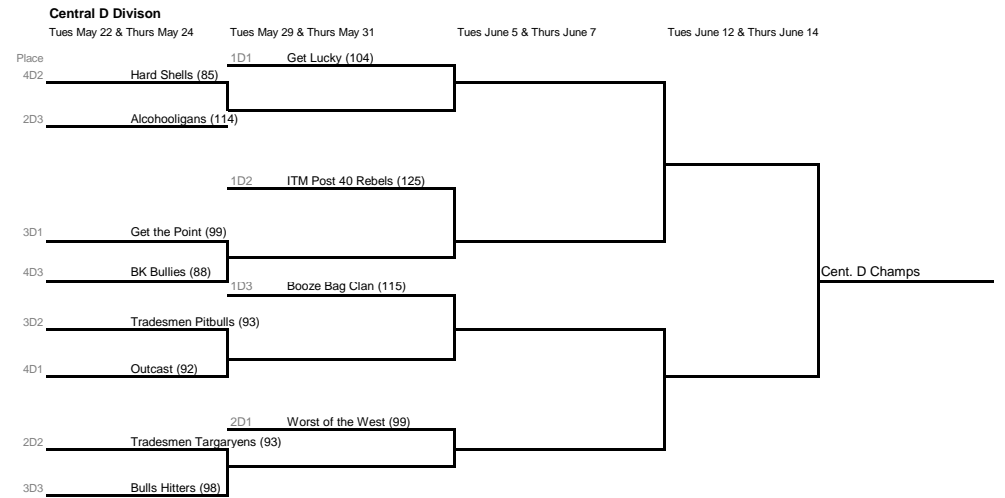

Central Play-offs Spring 2018
Area Director Becky Wainwright 978-882-3119

All Playoffs are to the team that reaches 13 Points first
 The team with the highest season point total has choice of home or away for the first playoff match.
 Players must have identification on them. You many be required to prove who you are.

- To break a tie:**
1. Adjusted win/loss record within division; 1pt/win, .5pt/tie
 2. Win & Lose record against each other (total points).
 3. Add the points of the games won only.
 4. Playoff.

Call / Text Becky as soon as match is completed!!
978-882-3119