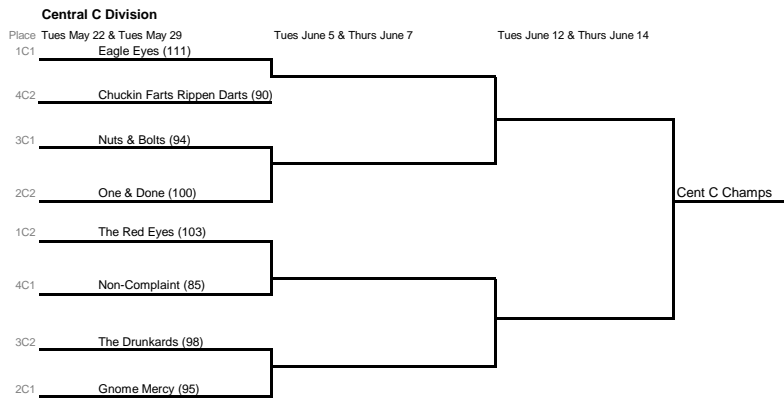

Central Play-offs Spring 2018
Area Director Becky Wainwright 978-882-3119

All Playoffs are to the team that reaches 13 Points first
 The team with the highest season point total has choice of home or away for the first playoff match.
 Players must have identification on them. You many be required to prove who you are.

- To break a tie:**
1. Adjusted win/loss record within division; 1pt/win, .5pt/tie
 2. Win & Lose record against each other (total points).
 3. Add the points of the games won only.
 4. Playoff.

Call / Text Becky as soon as match is completed!!
978-882-3119