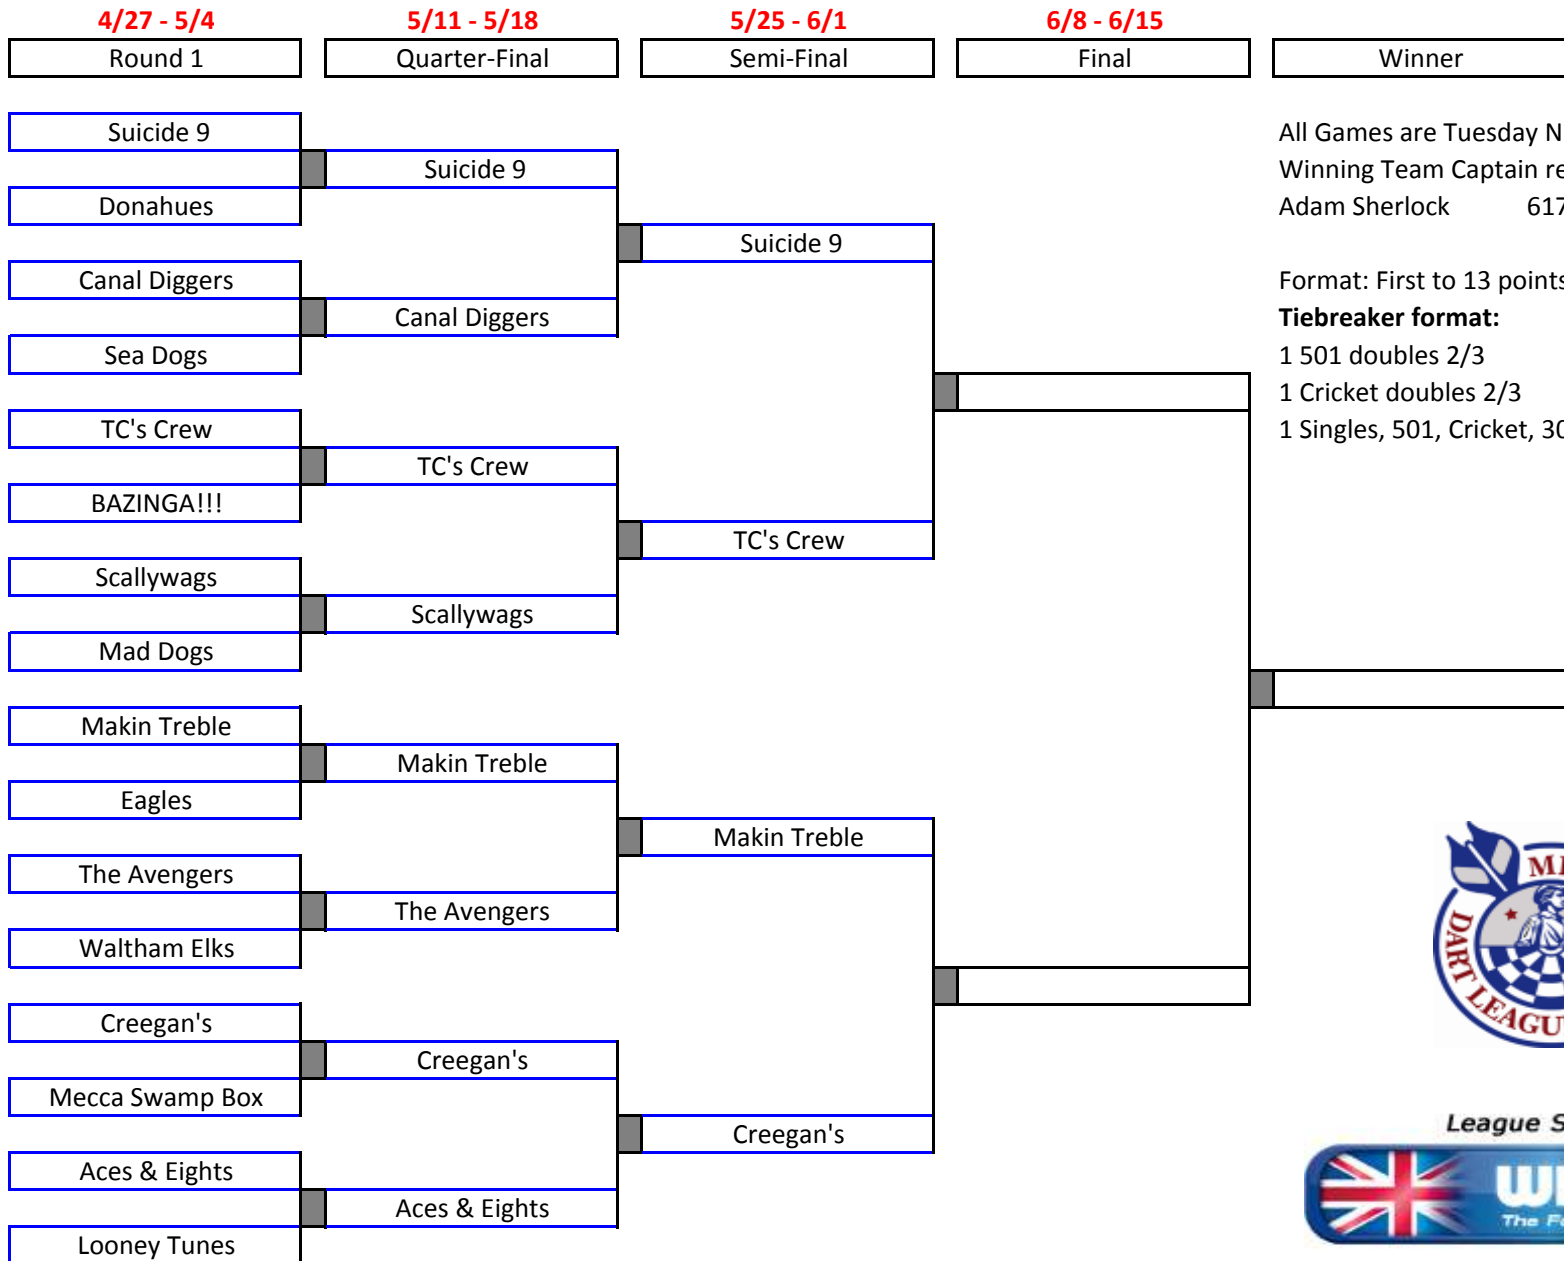

MMDL SUPER A PLAYOFFS SPRING 2010

All Games are Tuesday Night
 Winning Team Captain reports results to
 Adam Sherlock 617-799-4180

Format: First to 13 points advances

Tiebreaker format:

- 1 501 doubles 2/3
- 1 Cricket doubles 2/3
- 1 Singles, 501, Cricket, 301 if needed