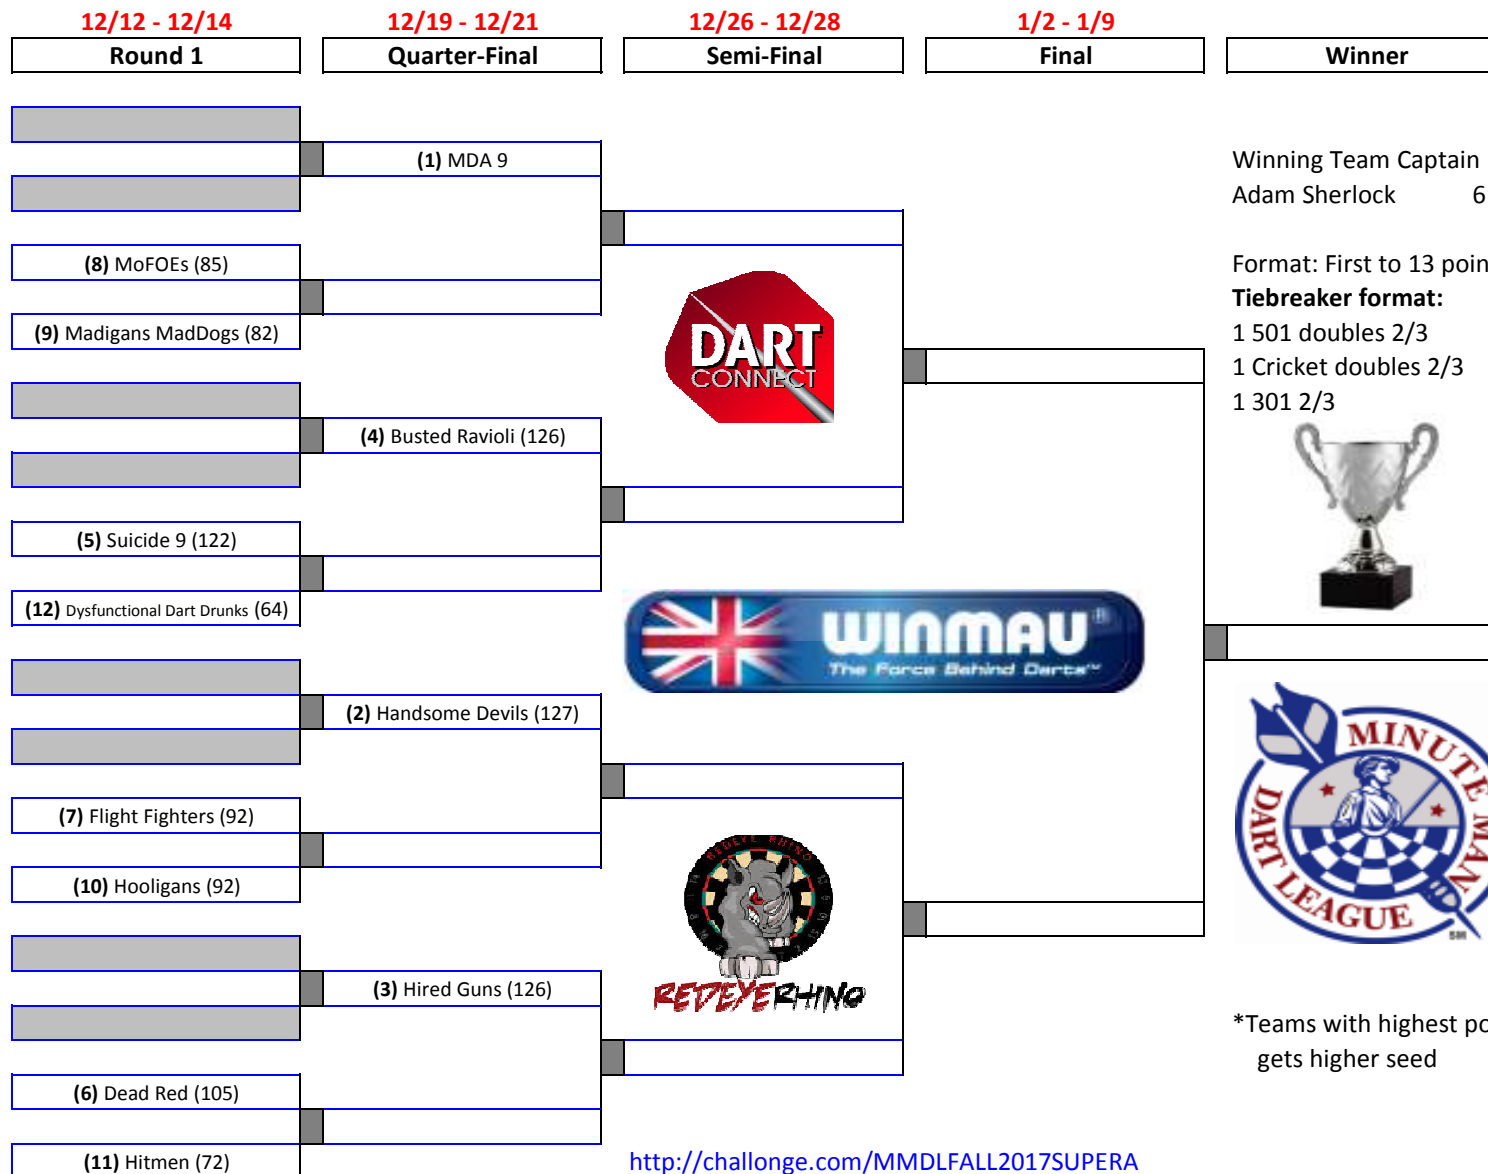

MMDL SUPER A PLAYOFFS FALL 2017

Winning Team Captain reports results to
Adam Sherlock 617-799-4180

Format: First to 13 points advances

Tiebreaker format:

1 501 doubles 2/3

1 Cricket doubles 2/3

1 301 2/3

Seeds: *

1 1st

2 1st

3 1st

4 2nd

5 2nd

6 2nd

7 3rd

8 3rd