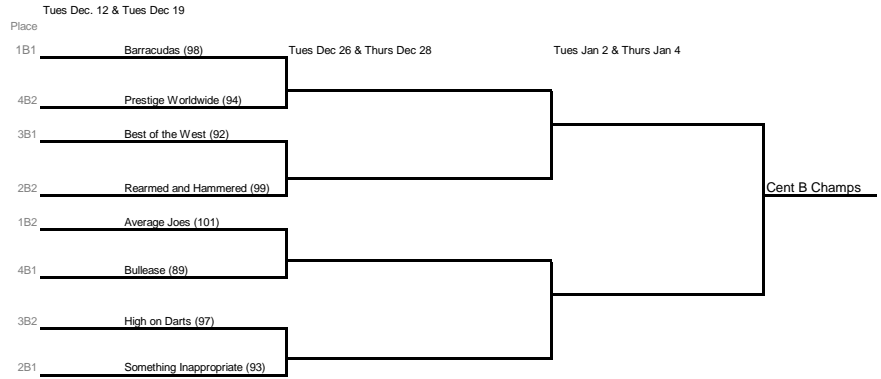

Central Play-offs Fall 2017
Area Director Becky Wainwright 978-882-3119

Central A Division

Central C Division

All Playoffs are to the team that reaches 13 Points first

The team with the highest season point total has choice of home or away for the first playoff match.
 Players must have identification on them. You may be required to prove who you are.

To break a tie:

1. Adjusted win/loss record within division; 1pt/win, .5pt/tie
2. Win & Lose record against each other (total points).
3. Add the points of the games won only.
4. Playoff.

Central B Division