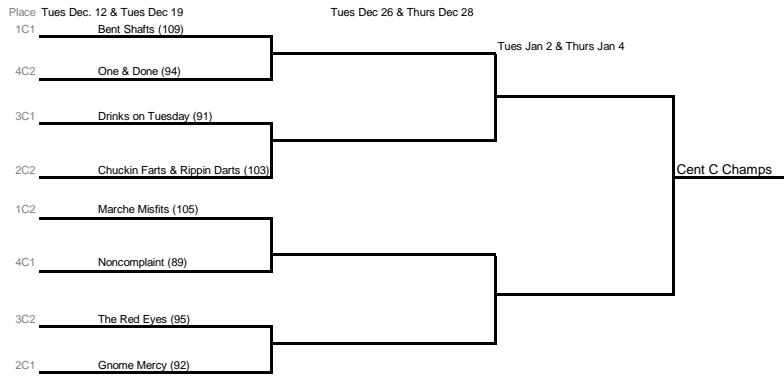

Central Play-offs Fall 2017
Area Director Becky Wainwright 978-882-3119

Central A Division

Central C Division

All Playoffs are to the team that reaches 13 Points first

The team with the highest season point total has choice of home or away for the first playoff match.
 Players must have identification on them. You may be required to prove who you are.

To break a tie:

1. Adjusted win/loss record within division; 1pt/win, .5pt/tie
2. Win & Lose record against each other (total points).
3. Add the points of the games won only.
4. Playoff.

Central B Division