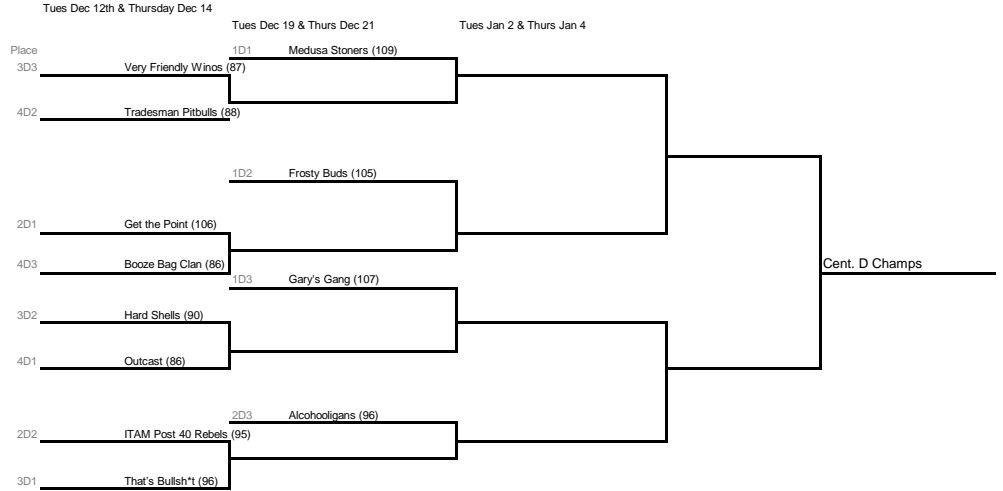

Central D Division

Call / Text Becky as soon as match is completed!!
978-882-3119

STATES ALL AREAS
Semi Finals Jan 9 & Jan 11
Cent vs South Shore
North Shore vs Boston
Finals Jan 16 & 18