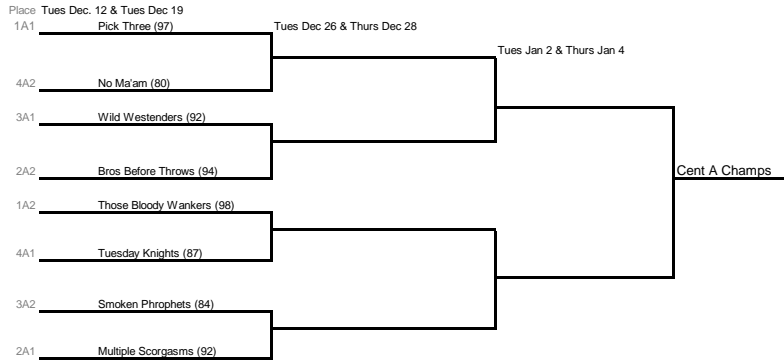

Central Play-offs Fall 2017
Area Director Becky Wainwright 978-882-3119

Central A Division

Central C Division

All Playoffs are to the team that reaches 13 Points first

The team with the highest season point total has choice of home or away for the first playoff match.
 Players must have identification on them. You may be required to prove who you are.

To break a tie:

1. Adjusted win/loss record within division; 1pt/win, .5pt/tie
2. Win & Lose record against each other (total points).
3. Add the points of the games won only.
4. Playoff.

Central B Division